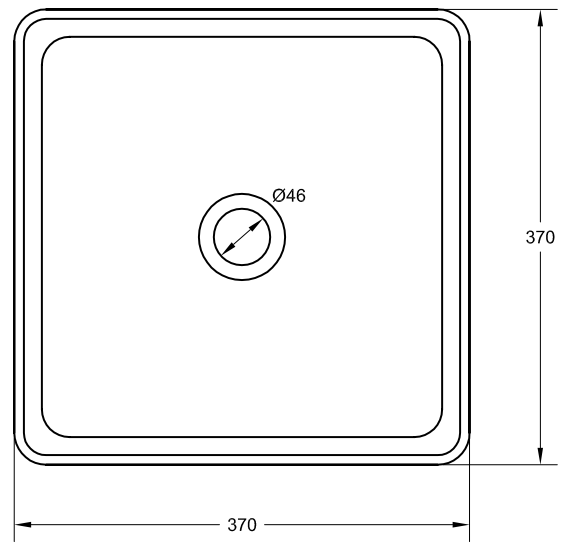

Technical specifications are subject to change without notice. Dimensional tolerances +/-5mm.

TEXTURE	Kg	mm
LISO	9	370x370 h130

STANDARD COLOURS

SPECIAL COLOURS

RAL

213 RAL

NCS

1950 NCS

Siphons for countertop, washbasins and basins

CHROME-PLATED BRASS SIPHON

Length 300 mm
Height 5-120 mm

BLACK BRASS SIPHON

Length 300 mm
Height 5-120 mm