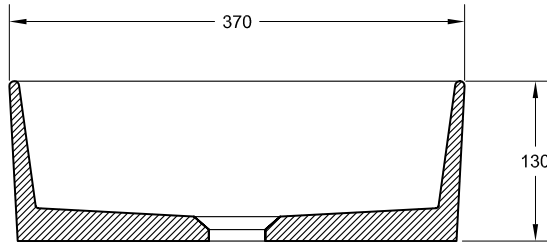

Technical specifications are subject to change without notice. Dimensional tolerances +/-5mm.

TEXTURE	Kg	mm
LISO	9	370x370 h130

STANDARD COLOURS

SPECIAL COLOURS

RAL

213 RAL

NCS

1950 NCS

Siphons for countertop, washbasins and basins

CHROME-PLATED BRASS SIPHON

Length 300 mm
Height 5-120 mm

BLACK BRASS SIPHON

Length 300 mm
Height 5-120 mm