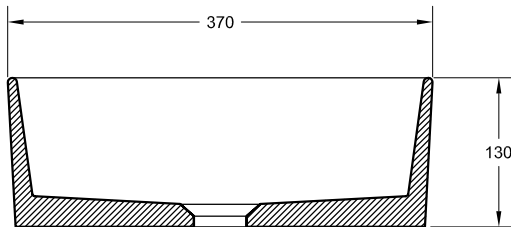

Technical specifications are subject to change without notice. Dimensional tolerances +/-5mm.

TEXTURE	Kg	mm
LISO	7	ø370 h130

STANDARD COLOURS

SPECIAL COLOURS

RAL

NCS

ACCESSORIES

WASTES

CHROME-PLATED BRASS SIPHON

Length 300 mm  
Height 5-120 mm

BLACK BRASS SIPHON

Length 300 mm  
Height 5-120 mm