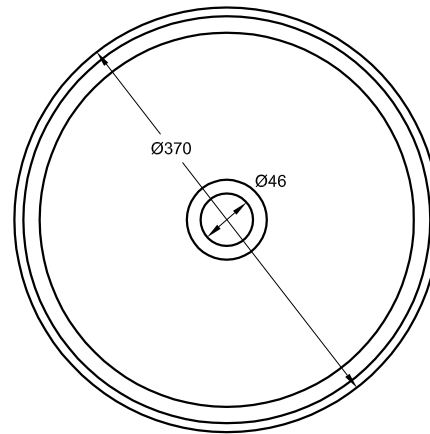

Technical specifications are subject to change without notice. Dimensional tolerances +/-5mm.

TEXTURE	Kg	mm
LISO	7	ø370 h130

STANDARD COLOURS

SPECIAL COLOURS

RAL

NCS

ACCESSORIES

WASTES

CHROME-PLATED BRASS SIPHON

Length 300 mm  
Height 5-120 mm

BLACK BRASS SIPHON

Length 300 mm  
Height 5-120 mm