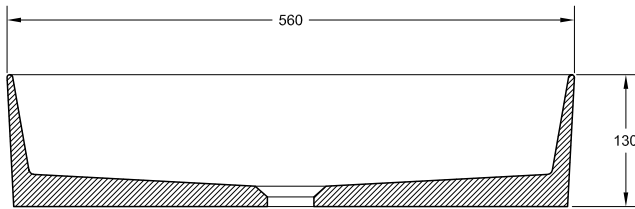

QUAREX Resin + Mineral fillers + Coating	5 YEARS GUARANTEE	Coating with excellent resistance to hydrolysis.	High coating UV resistant.
SUPERIOR HARDNESS coating (<0.01 mm according to UNE EN 14688; maximum allowed 0.1 mm).	Antibacterial treatment R<2 ISO 22196.	Consult installation manual.	

Technical specifications are subject to change without notice. Dimensional tolerances +/-5mm.

TEXTURE	Kg	mm
LISO	13	560x370 h130