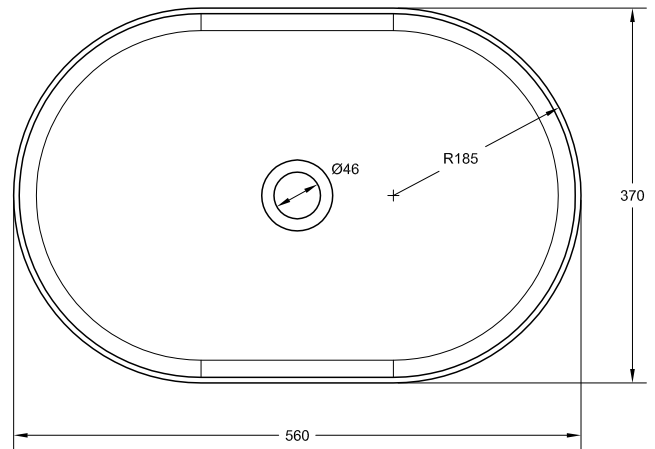

QUAREX Resin + Mineral fillers + Coating	5 YEARS GUARANTEE	Coating with excellent resistance to hydrolysis.	High coating UV resistant.
SUPERIOR HARDNESS coating (<0.01 mm according to UNE EN 14688; maximum allowed 0.1 mm).	Antibacterial treatment R<2 ISO 22196.	Consult installation manual.	

Technical specifications are subject to change without notice. Dimensional tolerances +/-5mm.

TEXTURE	Kg	mm
LISO	13	560x370 h130