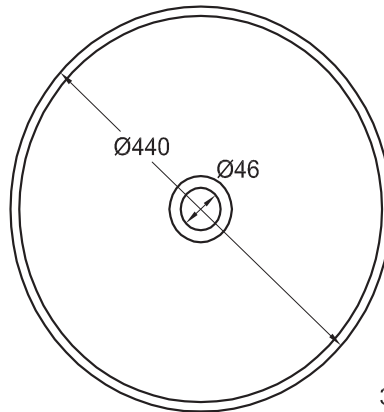

AVAILABLE COLOURS

SUPER WHITE
SB

TWO COLOURS
B

ONE COLOUR
M

SMOOTH

ø400 h160

Technical characteristics may be modified without prior notice. Dimensional tolerances +/-5mm.

Standard Colours