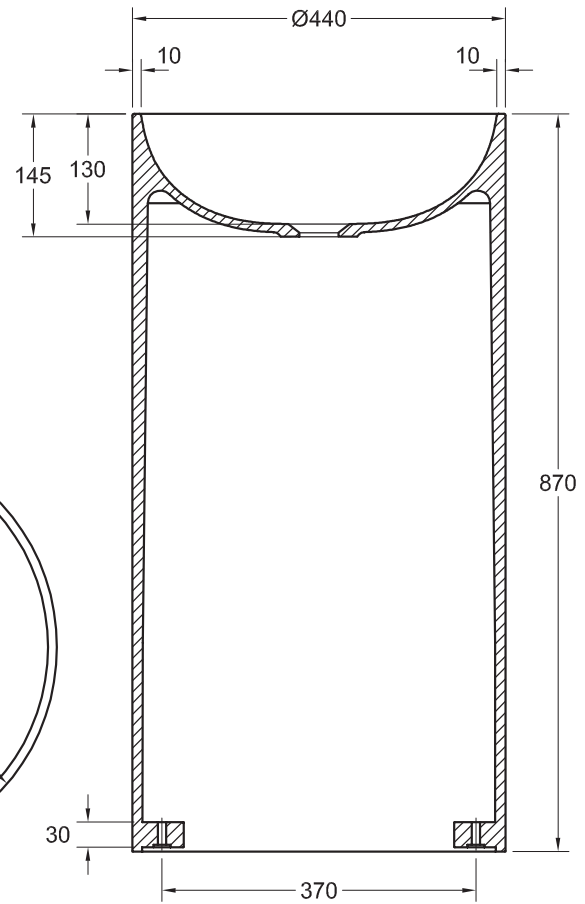

AVAILABLE COLOURS

SUPER WHITE
SB

TWO COLOURS
B

ONE COLOUR
M

SMOOTH

ø400 h160

Technical characteristics may be modified without prior notice. Dimensional tolerances +/-5mm.

Standard Colours