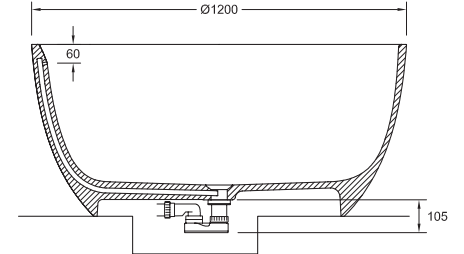

### SMOOTH

ø1200 h550 mm

86 kg

Technical characteristics may be modified without prior notice. Dimensional tolerances +/-5mm.