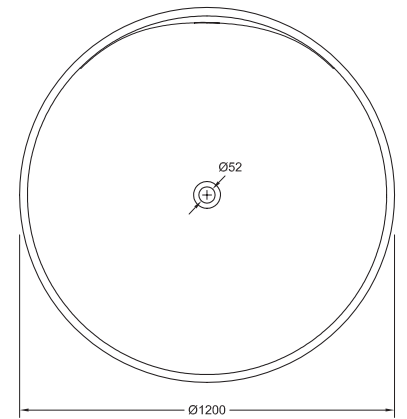

### SMOOTH

ø1200 h550 mm

86 kg

Technical characteristics may be modified without prior notice. Dimensional tolerances +/-5mm.