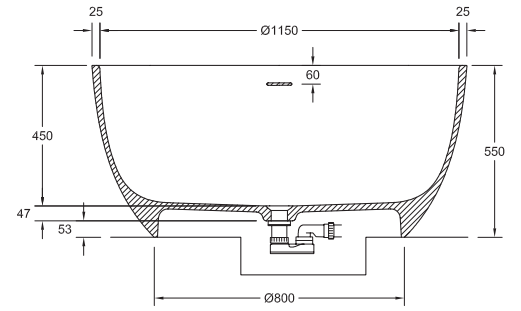

### SMOOTH

ø1200 h550 mm

86 kg

Technical characteristics may be modified without prior notice. Dimensional tolerances +/-5mm.