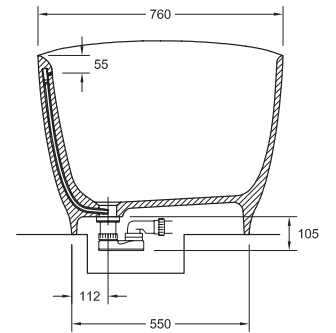

AVAILABLE COLOURS

SUPER WHITE

TWO COLOURS

ONE COLOUR

SMOOTH

1500x760 mm

91,5 kg

Technical characteristics may be modified without prior notice. Dimensional tolerances +/-5mm.