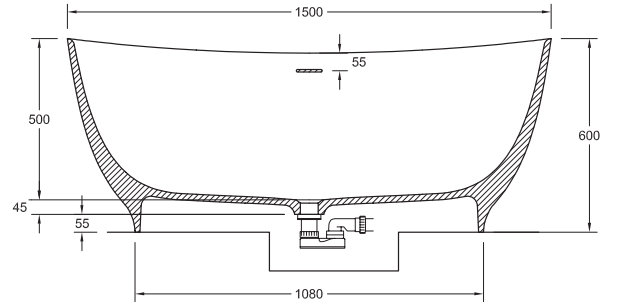

AVAILABLE COLOURS

SUPER WHITE

TWO COLOURS

ONE COLOUR

SMOOTH

1500x760 mm

91,5 kg

Technical characteristics may be modified without prior notice. Dimensional tolerances +/-5mm.