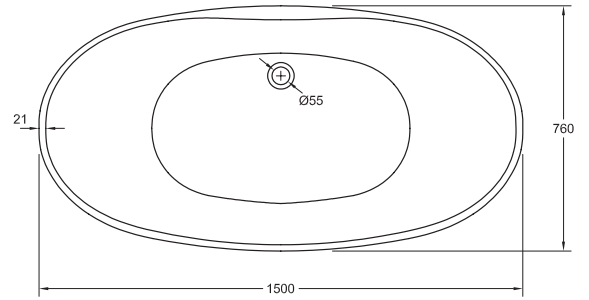

AVAILABLE COLOURS

SUPER WHITE

TWO COLOURS

ONE COLOUR

SMOOTH

1500x760 mm

91,5 kg

Technical characteristics may be modified without prior notice. Dimensional tolerances +/-5mm.