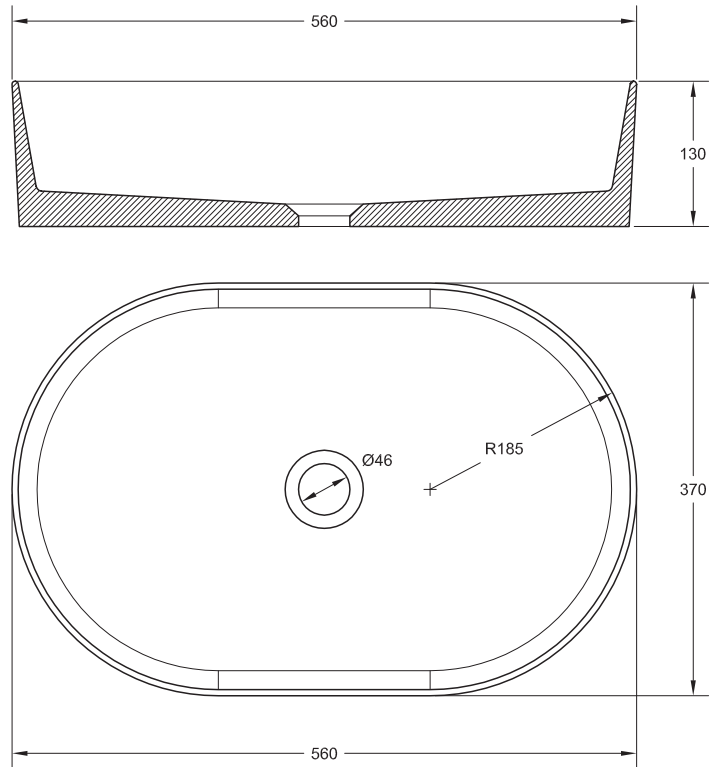

**SMOOTH**  
56x37cm h13cm

Technical characteristics may be modified without prior notice. Dimensional tolerances +/-5mm.