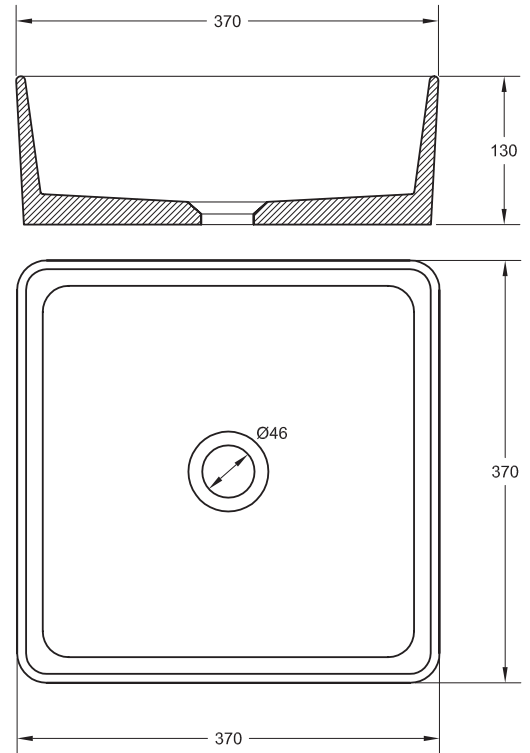

SMOOTH
37x37cm h13cm

Technical characteristics may be modified without prior notice. Dimensional tolerances +/-5mm.

Standard Colours

Special Colours

213 Colours RAL

Accessories

UNIVERSAL CHROME-PLATED CLICK-CLACK VALVE

Con tappo in ottone e opzione per troppopieno
Price Included

UNIVERSAL BLACK CLICK-CLACK VALVE

With black brass cap

SYPHON CHROME BRASS

Height 5-120 mm

SYPHON BLACK BRASS

Height 5-120 mm

Guarantee 5 Years.