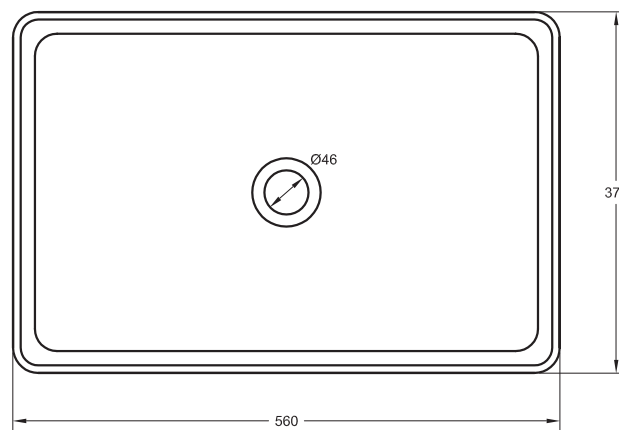

SMOOTH
56x37cm h13cm

Technical characteristics may be modified without prior notice. Dimensional tolerances +/-5mm.

Standard Colours

Special Colours

213 Colours RAL

Accessories

UNIVERSAL CHROME-PLATED CLICK-CLACK VALVE

Con tappo in ottone e opzione per troppopieno
Price Included

UNIVERSAL BLACK CLICK-CLACK VALVE

With black brass cap

SYPHON CHROME BRASS

Height 5-120 mm

SYPHON BLACK BRASS

Height 5-120 mm

Guarantee 5 Years.