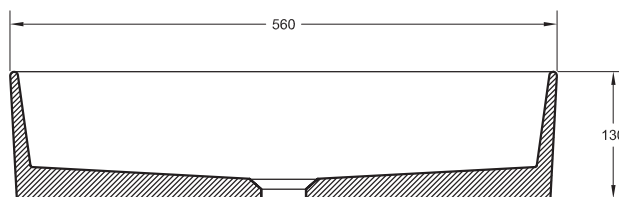

SMOOTH
56x37cm h13cm

Technical characteristics may be modified without prior notice. Dimensional tolerances +/-5mm.

Standard Colours

Special Colours

213 Colours RAL

Accessories

UNIVERSAL CHROME-PLATED CLICK-CLACK VALVE

Con tappo in ottone e opzione per troppopieno
Price Included

UNIVERSAL BLACK CLICK-CLACK VALVE

With black brass cap

SYPHON CHROME BRASS

Height 5-120 mm

SYPHON BLACK BRASS

Height 5-120 mm

Guarantee 5 Years.