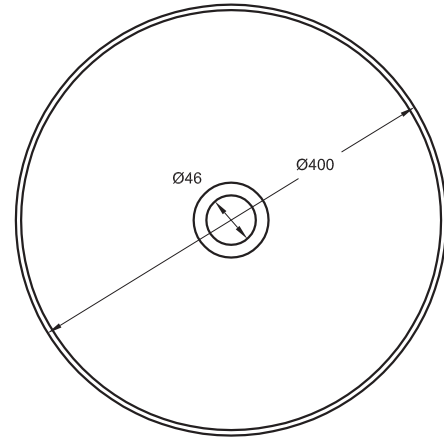

SMOOTH

ø40cm h16 cm

Technical characteristics may be modified without prior notice. Dimensional tolerances +/-5mm.

Standard Colours

Special Colours

213 Colours RAL

Accessories

UNIVERSAL CHROME-PLATED
CLICK-CLACK VALVE

Con tappo in ottone e
opzione per troppopieno
Price Included

UNIVERSAL BLACK
CLICK-CLACK VALVE

With black brass cap

SYPHON CHROME BRASS

Height 5-120 mm

SYPHON BLACK BRASS

Height 5-120 mm

Guarantee 5 Years.