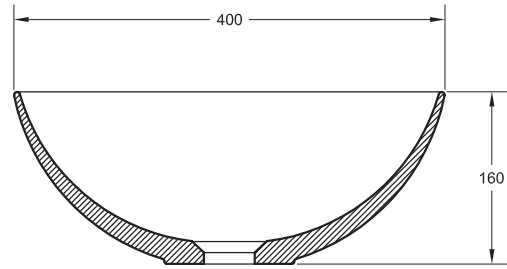

SMOOTH

ø40cm h16 cm

Technical characteristics may be modified without prior notice. Dimensional tolerances +/-5mm.

Standard Colours

Special Colours

213 Colours RAL

Accessories

UNIVERSAL CHROME-PLATED
CLICK-CLACK VALVE

Con tappo in ottone e
opzione per troppopieno
Price Included

UNIVERSAL BLACK
CLICK-CLACK VALVE

With black brass cap

SYPHON CHROME BRASS

Height 5-120 mm

SYPHON BLACK BRASS

Height 5-120 mm

Guarantee 5 Years.