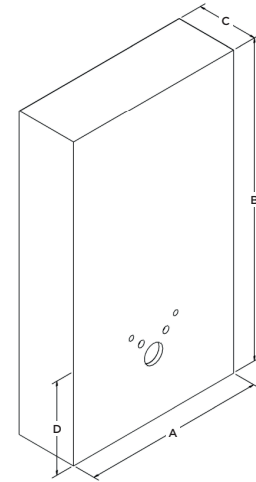

Daisy Deco Bidet

SMOOTH

A 350-1300
B 1000-1500
C 100-350

SLATE

A 350-1300
B 1000-1500
C 100-350

CROCODILE

A 350-950
B 1000-1500
C 100-350

(mm)	Slate Smooth	crocodile
A	350-1300	350-950
B	1000-1500	1000-1500
C	100-350	100-350
D (standard version)	330	330
D (Disabled version)	400	400

Technical characteristics may be modified without prior notice. Dimensional tolerances +/-5mm.

Standard Colours

Special Colours

213 Colours RAL

Product Information

- ✓ Holes drilled for WC/Bidet Frame included
- ✓ Available with and without sidewalls
- ✓ Easy to order with our Deco WC/Bidet order form
- ✓ Tell us the Brand of your WC/Bidet Frame
- ✓ Standard and Disabled versions